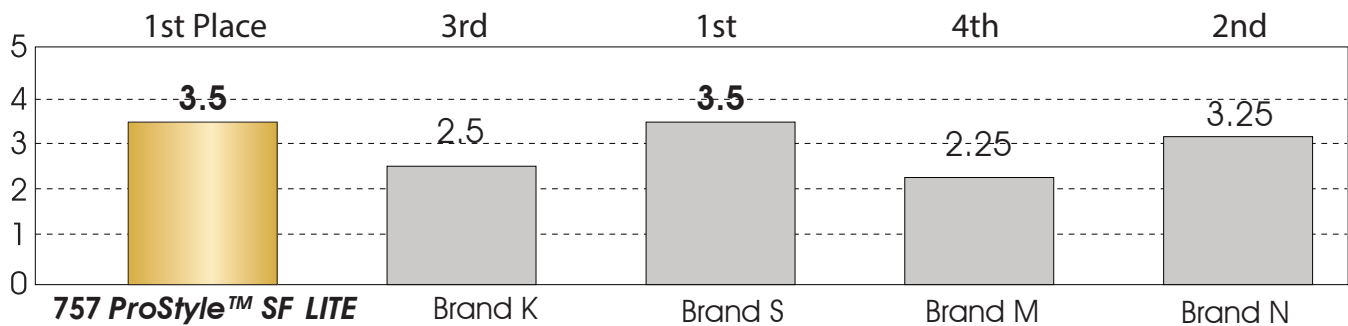

“Head-to-Head” Comparisons of Top Global Brands

	757 ProStyle™ SF LITE	Brand K	Brand S	Brand M	Brand N
Head Diameter	13 mm ★★★★★	12.5 mm ★★★★★	10.5 mm ★★★★★	11.2 mm ★★★★★	11.2 mm ★★★★★
Weight	43 g ★★★★★	69 g ★★★★★	32 g ★★★★★	61 g ★★★★★	68 g ★★★★★ S-Max M600ML
Retail U.S. Price	★★★★★	★★★★★	★★★★★	★★★★★	★★★★★
Power	20 W ★★★★★	18 W ★★★★★	18 W ★★★★★	16 W ★★★★★	21 W ★★★★★
TOTALS Rating: 0-5 1Poor, 5 Excellent	3.5 ★★★★★	2.5 ★★★★★	3.5 ★★★★★	2.25 ★★★★★	3.25 ★★★★★