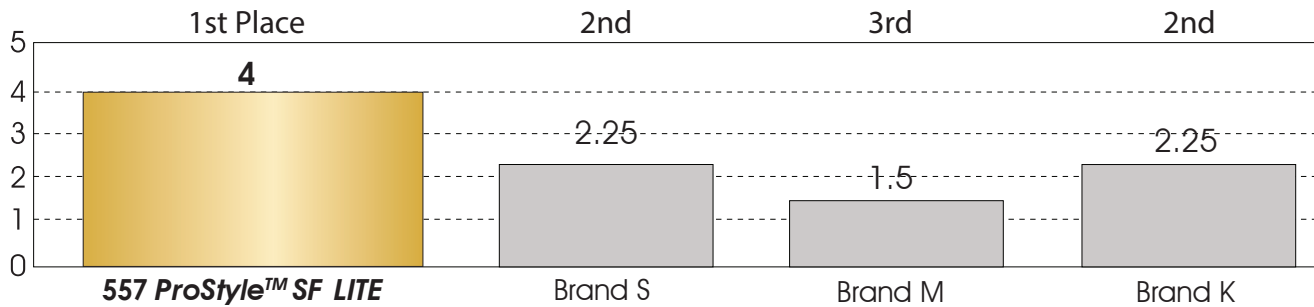

NEW **ProStyle™ SF** TURBINES

PERFORMANCE, QUALITY AND STYLE

CE
0120

LARES®
RESEARCH
60 Years of Quality

The Lares Research 557 ProStyle SF Lite delivers unmatched performance with an industry leading combination of compact head size, weight, power and Value!

Lares Research 557 ProStyle SF Lite Highspeed Handpiece

TOTAL RATINGS

“Head-to-Head” Comparisons of Top Global Brands

	557 ProStyle™ SF LITE	Brand K	Brand S	Brand M
Head Diameter	10.4mm ★★★★★	10.8 mm ★★★★★	11mm ★★★★★	11.2 mm ★★★★★
Weight	38 g ★★★★★	60 g ★★★★★	49 g ★★★★★	61 g ★★★★★
Retail U.S. Price	★★★★★	★★★★★	★★★★★	★★★★★
Power	18 W ★★★★★	13 W ★★★★★	14 W ★★★★★	16 W ★★★★★
TOTALS <small>Rating: 0-5 1Poor, 5 Excellent</small>	4 ★★★★★	2.25 ★★★★★	2.25 ★★★★★	1.5 ★★★★★

*Data on File: Brand K: SMARTorque Mini LUX S615L, Brand S: 430 SWL, Brand M: Stylus Lite

The Lares Research 757 ProStyle SF Lite yields superior functionality when factoring the four major attributes of a high speed handpiece: head size, weight, power, and value!

Lares Research 757 ProStyle SF Lite Highspeed Handpiece

TOTAL RATINGS

“Head-to-Head” Comparisons of Top Global Brands

	757 ProStyle™ SF LITE	Brand K	Brand S	Brand M	Brand N
Head Diameter	13 mm ★★★★★	12.5 mm ★★★★★	10.5 mm ★★★★★	11.2 mm ★★★★★	11.2 mm ★★★★★
Weight	43 g ★★★★★	69 g ★★★★★	32 g ★★★★★	61 g ★★★★★	68 g ★★★★★ <small>S-Max M600ML</small>
Retail U.S. Price	★★★★★	★★★★★	★★★★★	★★★★★	★★★★★
Power	20 W ★★★★★	18 W ★★★★★	18 W ★★★★★	16 W ★★★★★	21 W ★★★★★
TOTALS Rating: 0-5 1Poor, 5 Excellent	3.5 ★★★★★	2.5 ★★★★★	3.5 ★★★★★	2.25 ★★★★★	3.25 ★★★★★