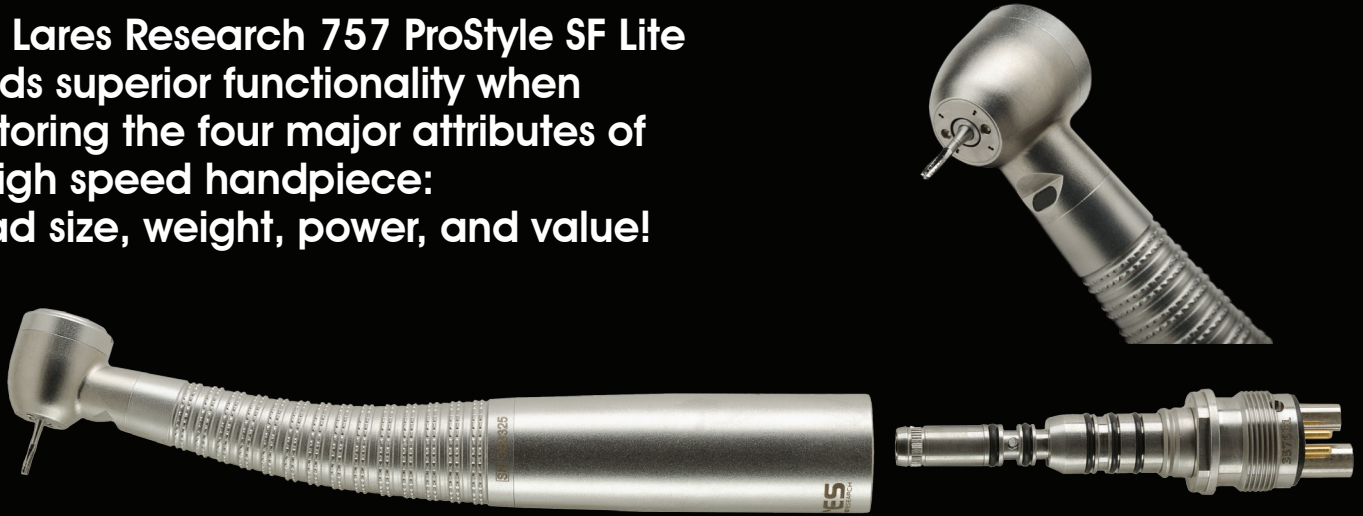

The Lares Research 757 ProStyle SF Lite yields superior functionality when factoring the four major attributes of a high speed handpiece: head size, weight, power, and value!

Lares Research 757 ProStyle SF Lite Highspeed Handpiece

TOTAL RATINGS